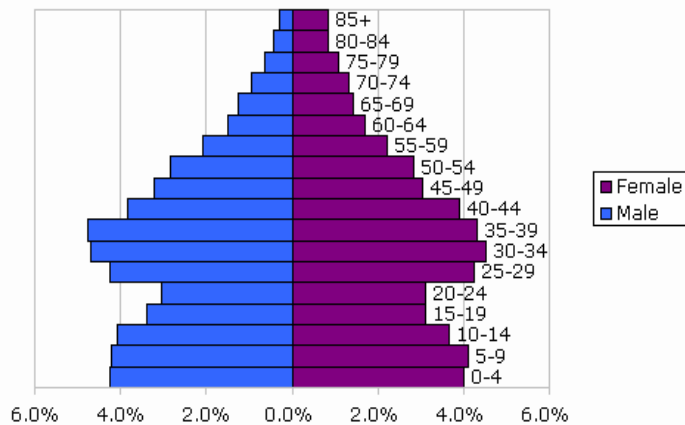

BARROW COUNTY 2000 CENSUS

Population, 1960-2000

Age Distribution, 2000

Household Income, 2000 (1999 Income)

Race and Ethnicity Selections, 1980-2000

Residence 5 Years Prior to Census

Educational Attainment, 1990-2000