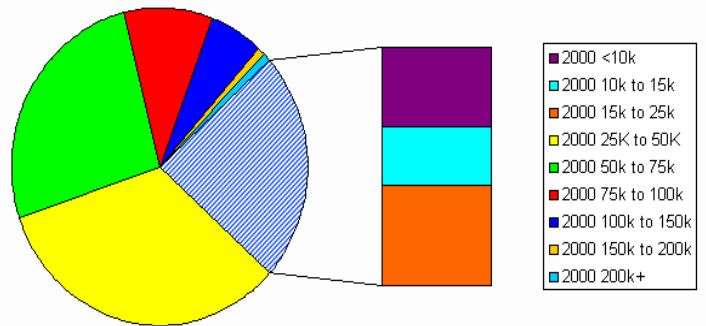

BARROW COUNTY 2000 CENSUS

Population, 1960-2000

Age Distribution, 2000

Household Income, 2000 (1999 Income)

Race and Ethnicity Selections, 1980-2000

Residence 5 Years Prior to Census

Educational Attainment, 1990-2000