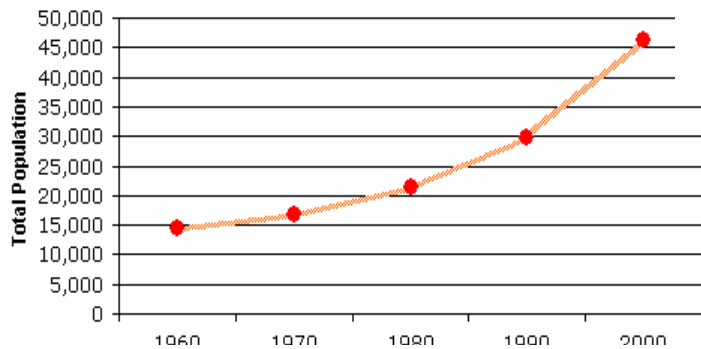

BARROW COUNTY 2000 CENSUS

Population, 1960-2000

Age Distribution, 2000

Household Income, 2000 (1999 Income)

Race and Ethnicity Selections, 1980-2000

Residence 5 Years Prior to Census

Educational Attainment, 1990-2000